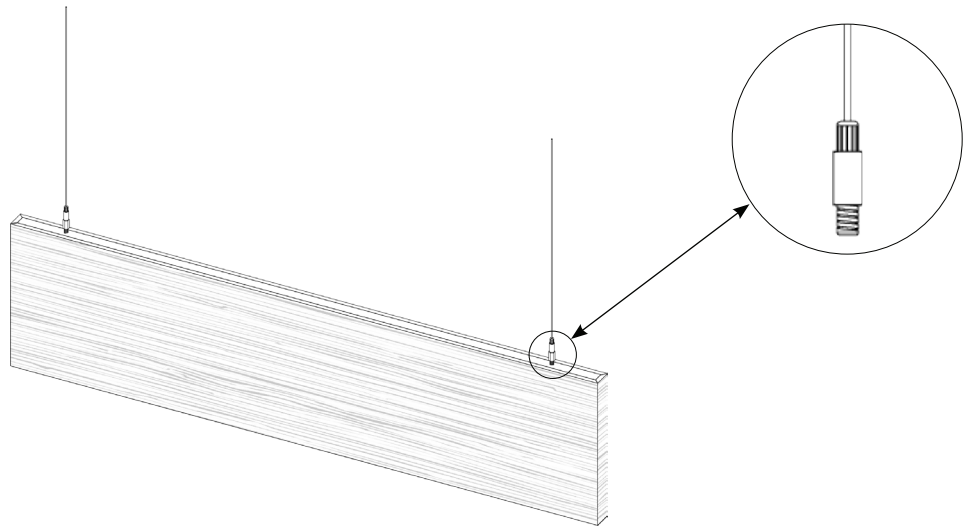

Environment

Low VOC;
Post-Consumer Recycled Content
100% Recyclable

Installation

BLOCKS comes with two pre-drilled holes for Hanger Bolt installation and quick assembly to any Aircraft Cable/ Threaded Rod set-up to be hung from ceiling. All hardware including Aircraft Cable/Threaded Rod, Rod Coupling, Aircraft Cable Insert Channel are shipped together. Mounting process may vary based on ceiling type.

Country of Origin

USA

Swatches

* Due to the "heathered" effect of the material, slight and consistent variations in color may be present.

** Specialty colors available upon request

Dimensions & Hardware Detail

(Printed)

Dimensions & Hardware Detail

Available sizes