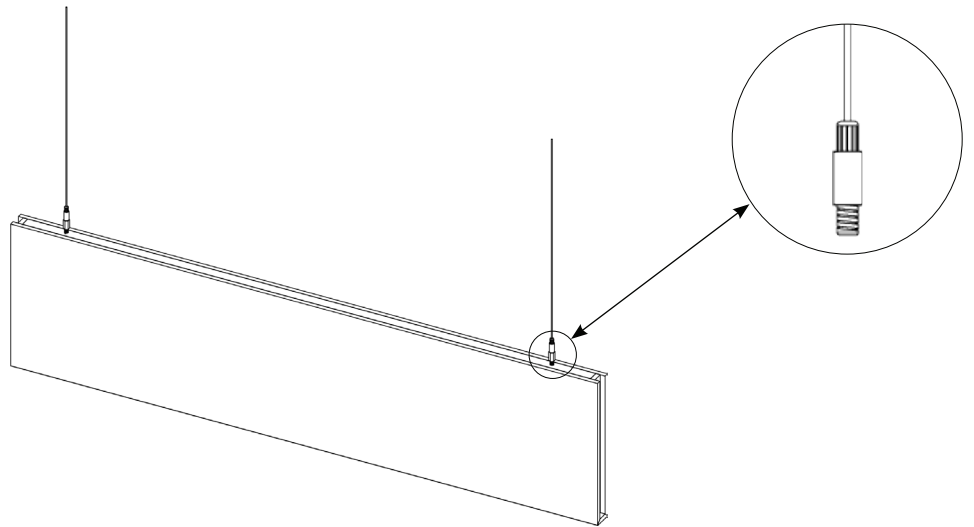

Dimensions & Hardware Detail